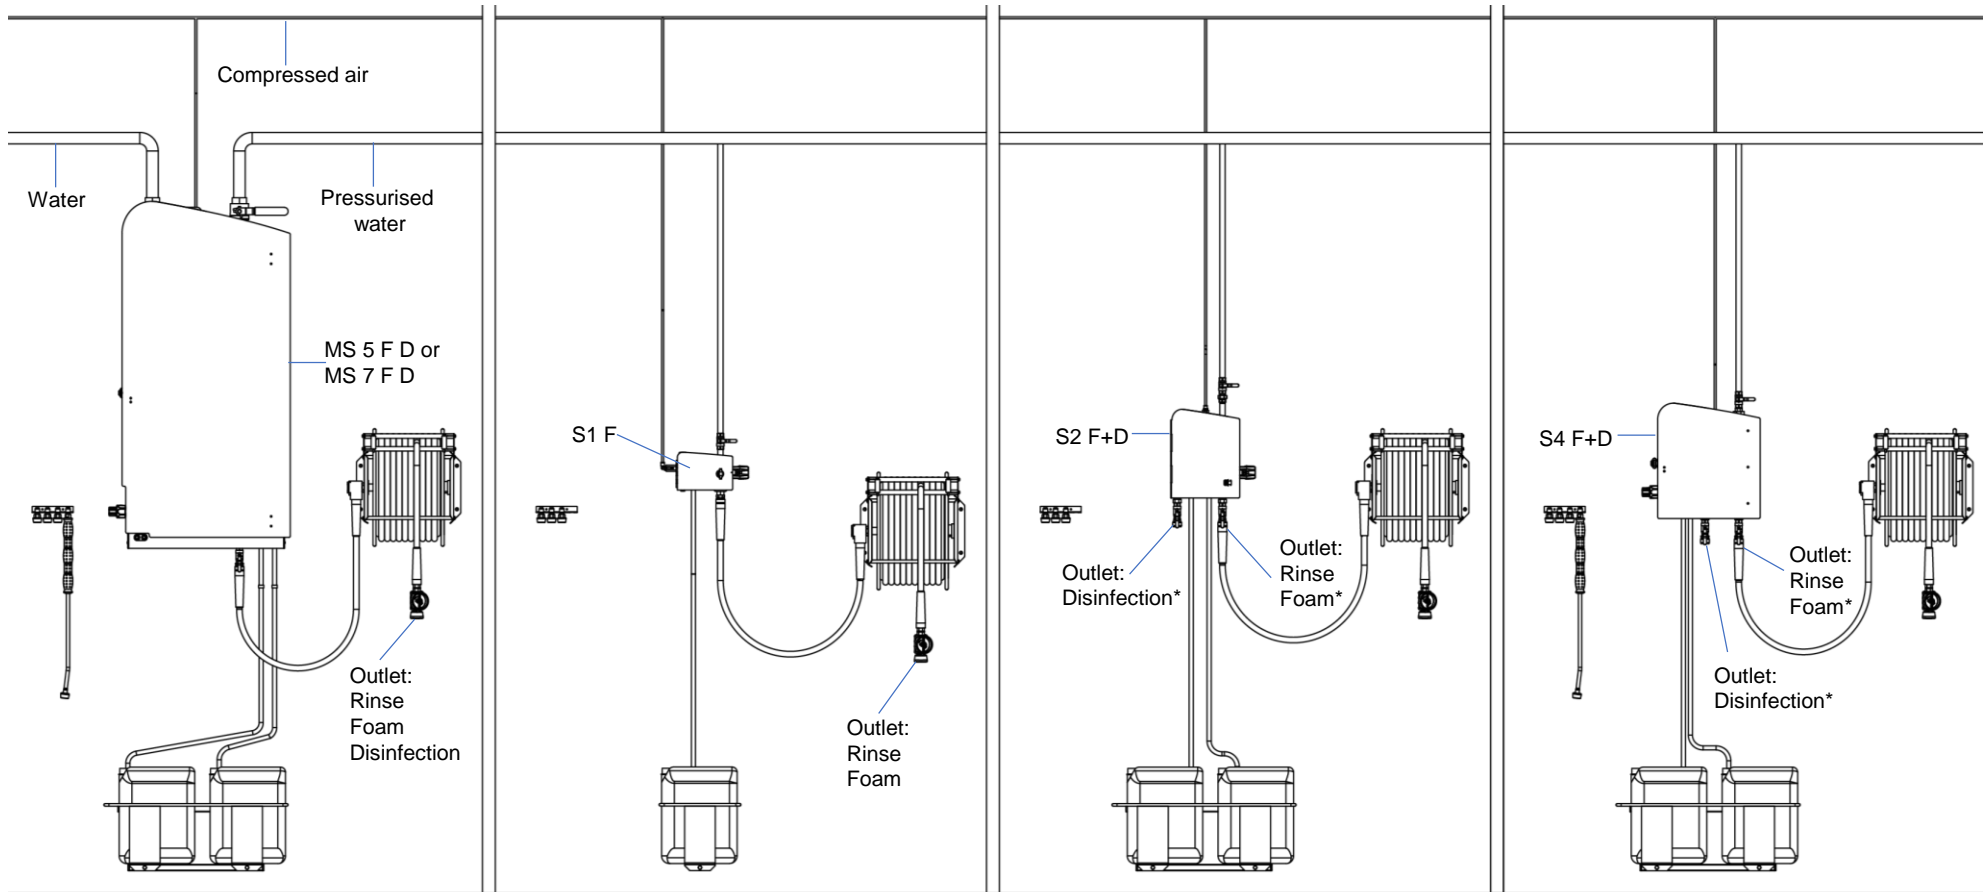

Decentral installation

Main Station is also connected to current.

* Connection hose to be moved manually (quick connection).