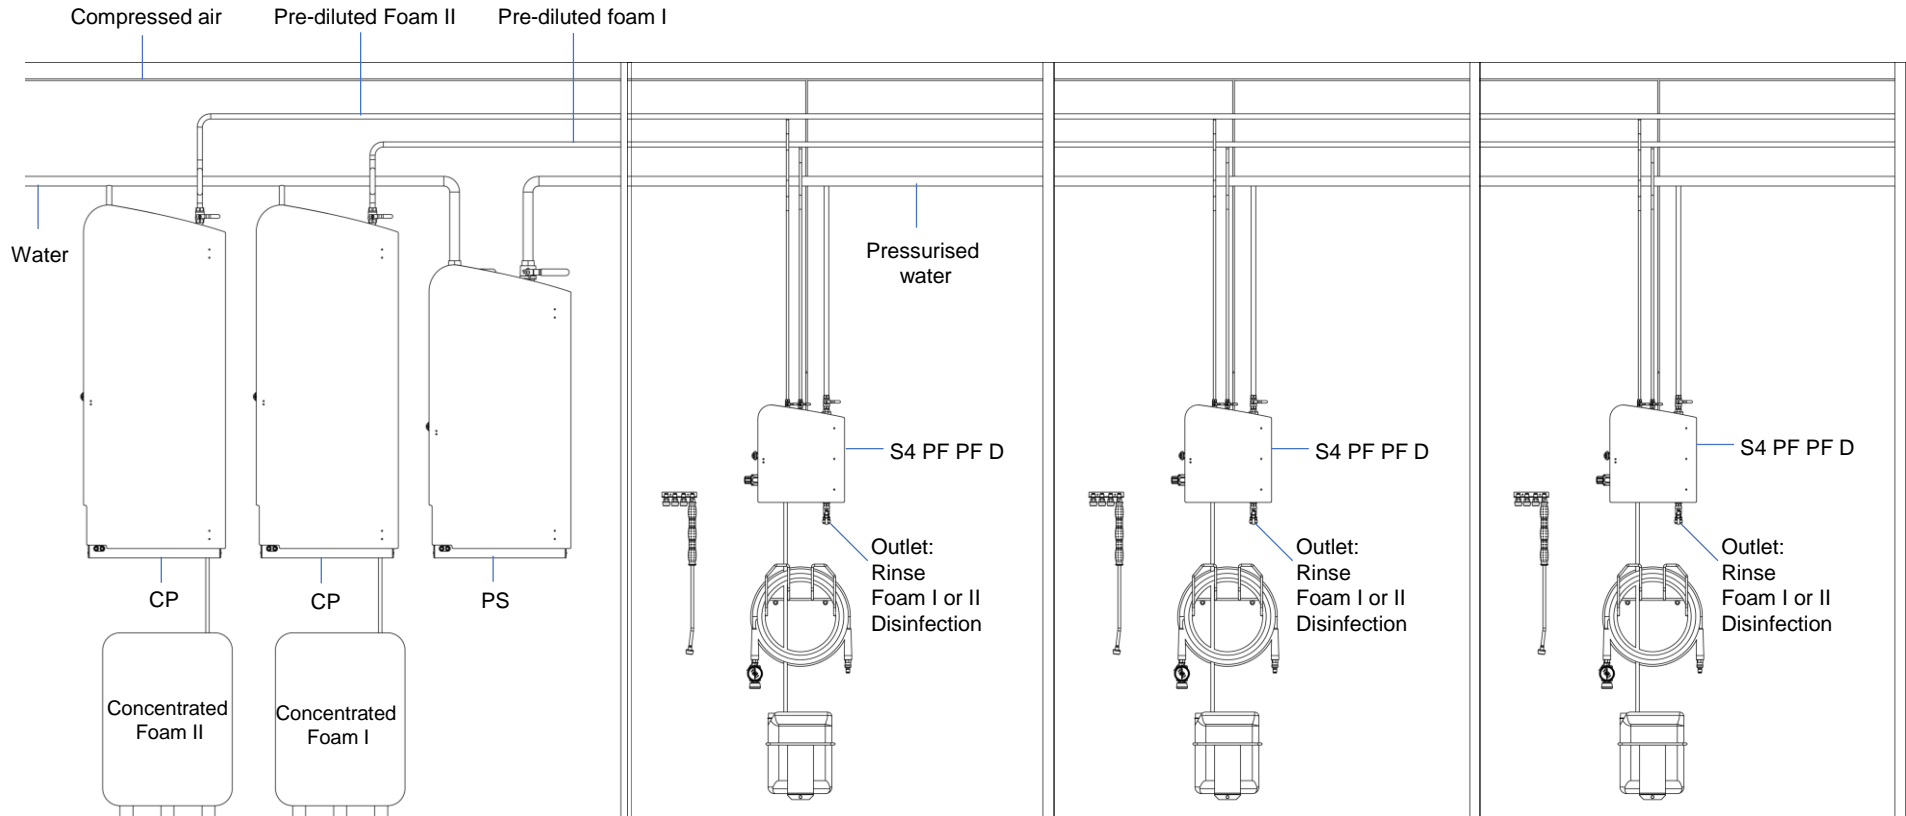

Hybrid installation

Pump Station and Chemical Pump Stations are also connected to current.
* Connection hose to be moved manually (quick connection).